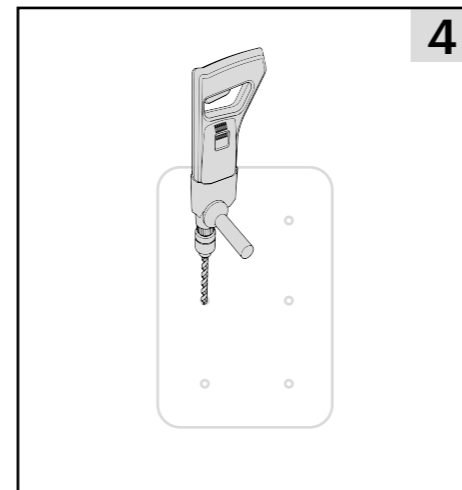

A-SAFE

Dock Buffer

1X

m12 x 130mm

6X

1

2

3